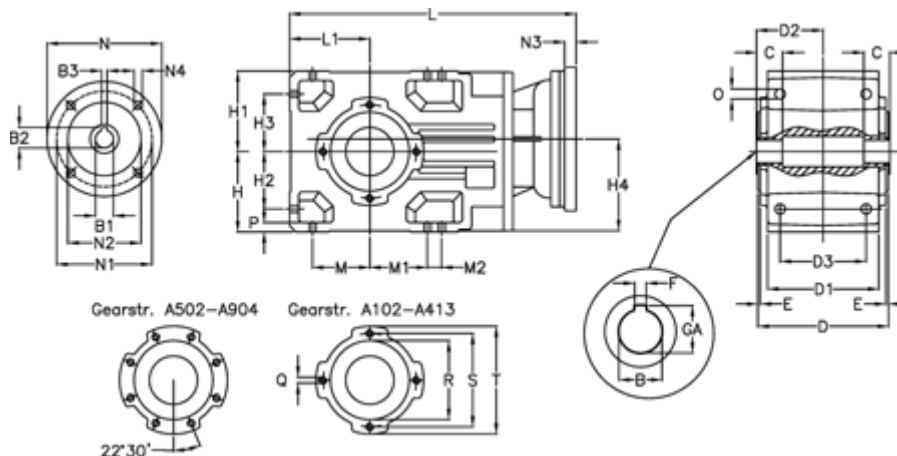

Article number: 29600313743220

Description: Bevel helical gearbox
A303UH35-137,4-P63B5

Measures

B = 35	D3 = 95	H3 = 63.0	N1 = 115	S = 115
B1 = 11	Description = A303UH35-xx-P63 B5	H4 = 108.5	N2 = 95	T = 140
B2 = 12.8	E = 3.0	L = 390.5	N3 = 0	
B3 = 4	F = 10	L1 = 90	N4 = M8x19	
C = 25	GA = 38.3	M = 63.0	O = 12.0	
D = 156	H = 90	M1 = 63.0	P = 11	
D1 = 130	H1 = 90	M2 = 22	Q = M8x15	
D2 = 80.0	H2 = 63.0	N = 140	R = 95	